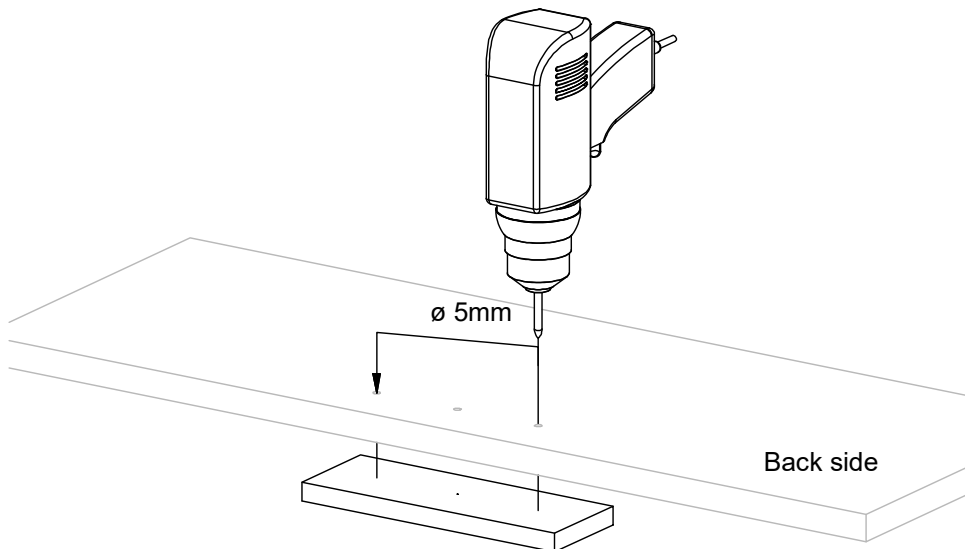

LIFETIME
KIDSROOMS

Art: 984/986/988

40972

10972

12943 x 2
M4 x 25mm (19mm plate)

12945 x 2
M4 x 23mm (16mm plate)

984 / 986 / 988 X 1

28960 x 1

1