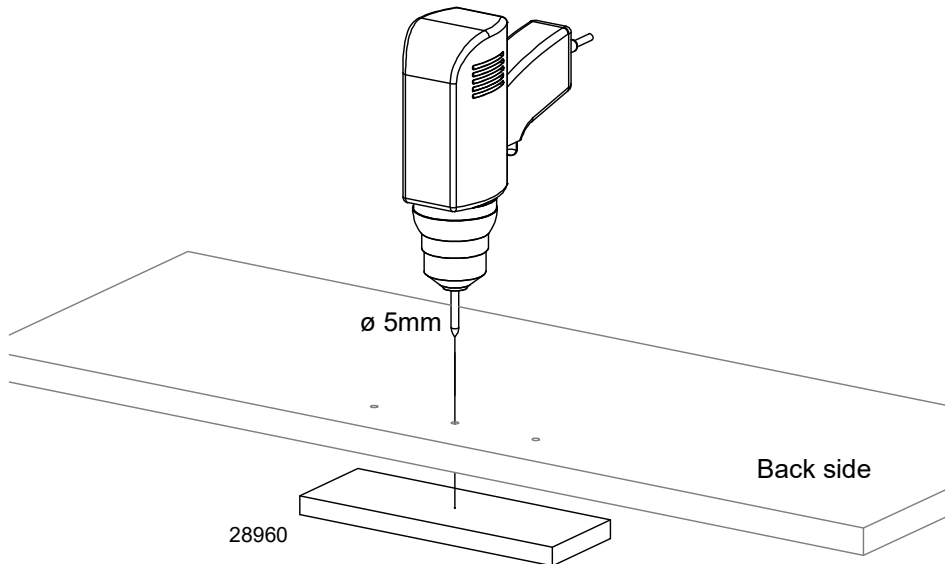

LIFETIME
KIDSROOMS

Art: 972

Ø 5mm

12943 x 1
M4 x 25mm (19mm plate)

12945 x 1
M4 x 23mm (16mm plate)

12972 X 1

28960 x 1

1