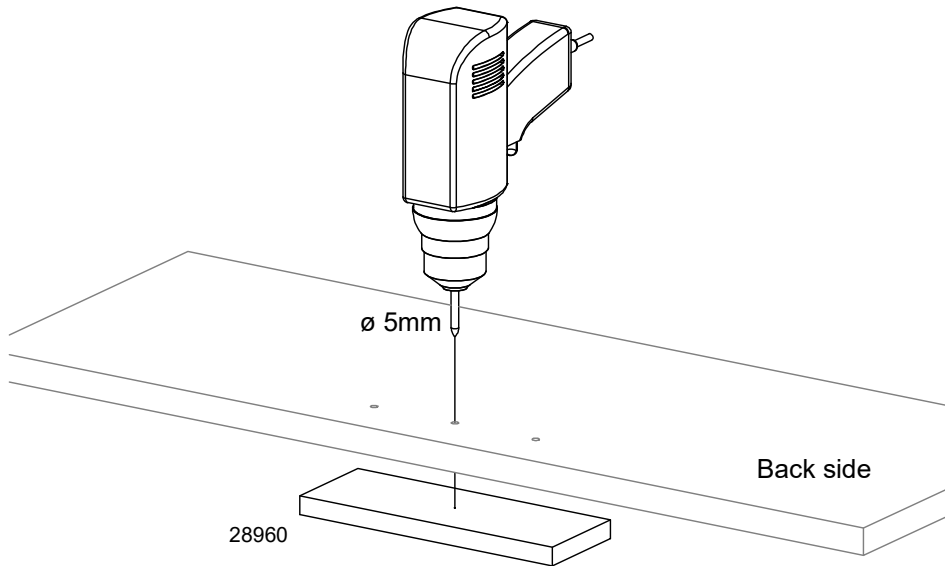

LIFETIME
KIDSROOMS

Art: 9601

40972

10972

12943 x 1
M4 x 25mm (19mm plate)

12944 x 1
M4 x 20mm (16mm plate)

12960 X 1

28960 x 1

1